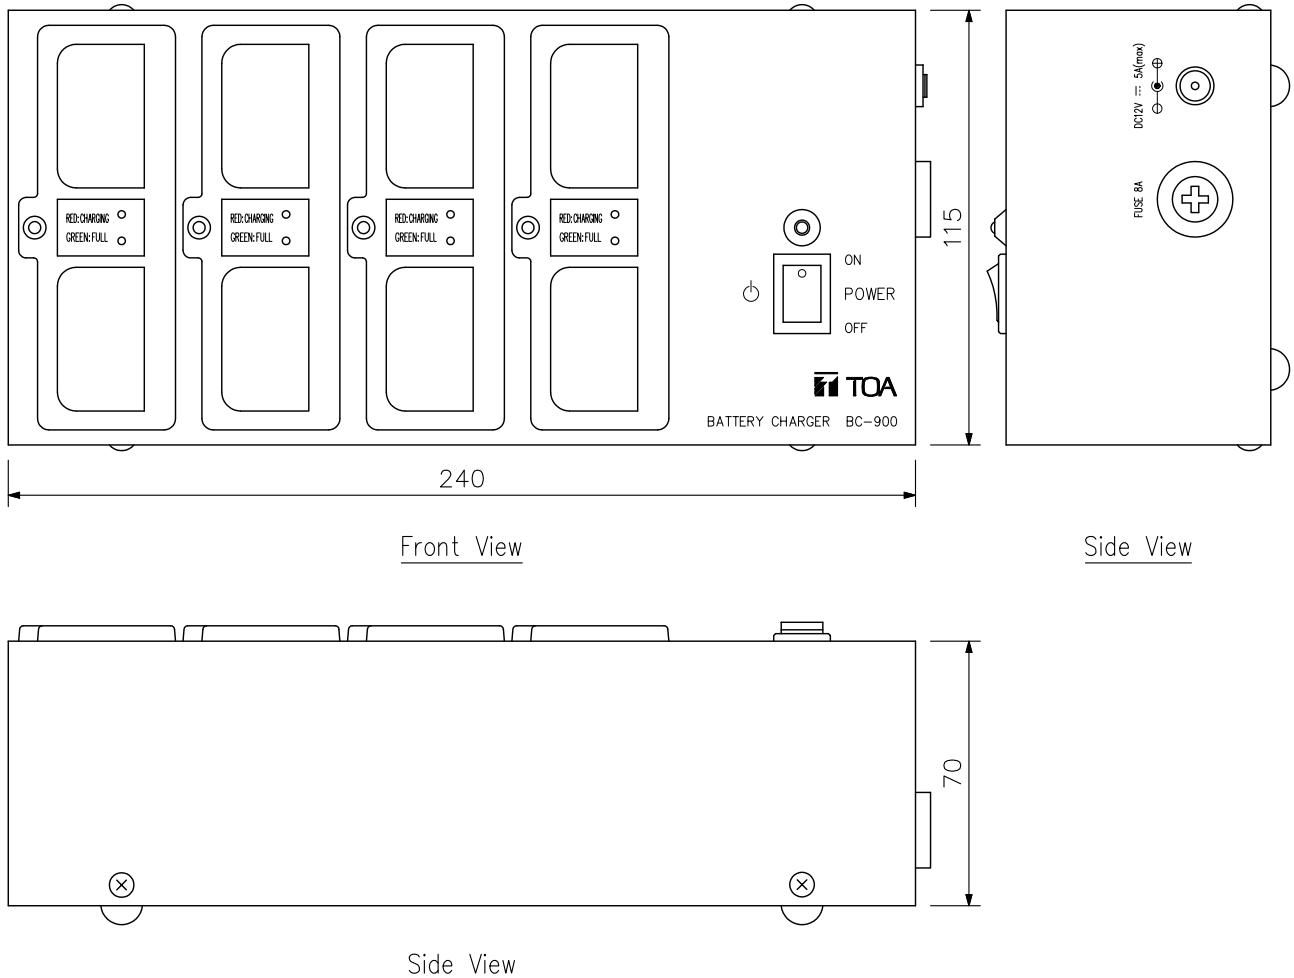

DESCRIPTION

The BC-900 is a dedicated battery charger for the BP-900 (optional) used in the Chairman Units, and Delegate Units. It permits up to 8 batteries to be simultaneously charged within up to 5 hours.

SPECIFICATIONS

Power Source	100 – 240 V AC, 50/60 Hz (supplied from AC adapter (accessory))
Current Consumption	Max. 5 A
Charging Time	Approx. 5 hours
Charging Capacity	8 BP-900 batteries (option)
LED Indicator	Charging status (Green: Full charge, Red: On charge), Power indicator
Operating Temperature	0 °C to +40 °C
Finish	Case: Steel, black, paint Battery receptacles: PPO resin, black
Dimensions	240 (W) × 70 (H) × 115 (D) mm
Weight	Unit: 1.2 kg, AC adapter: 520 g
Accessory	AC adapter (Cord length: 1.8 m DC cord, and 2 m detachable AC cord) ...1

APPEARANCE

UNIT:mm SCALE:1/2